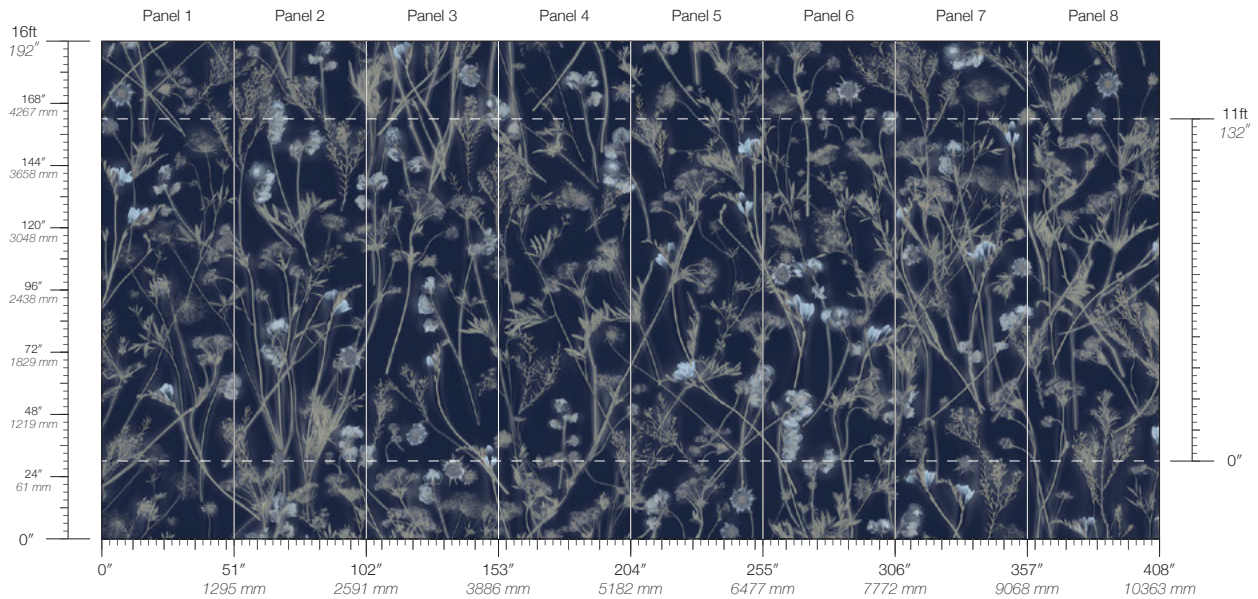

GRAIN

SEPIA

SERENE

SPROUT

Sunprints Bluebell

Suitable for residential and commercial projects

COLOR
Bluebell

ITEM
6441

CONTENT
Type II PVC-Free

PANEL WIDTH
51" / 1295 mm trimmed

PANEL HEIGHT
132" / 3353 mm standard
192" / 4877 mm extended

REPEAT
Non-repeating

STOCK
Made to order

LEAD TIME
4 weeks to print

MINIMUM
1 panel

PRICE
Available upon request

ORIGIN
USA

DETAILS
Custom options available

MAINTENANCE
Water-based cleanser

ENVIRONMENTAL
Recycled Content
Phthalate Free
Low VOC
HPD Available

SPECS
Polyester/Natural Fiber face
Fabric backing
14 oz per linear yard
435.2 g per linear meter
Dappled surface texture